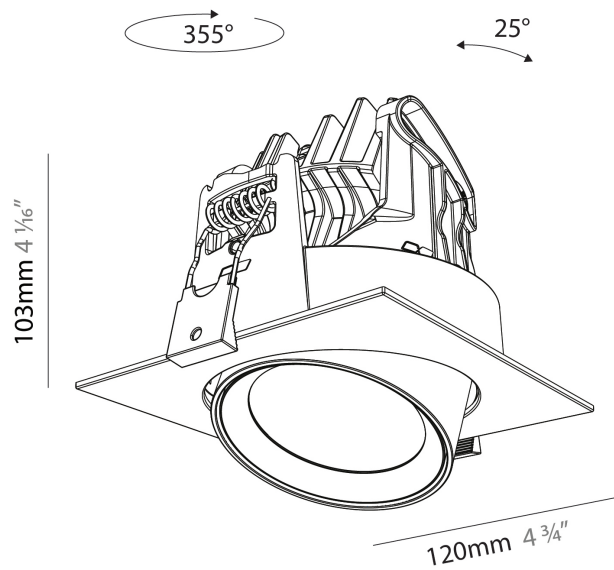

PHYSICAL

Shape: Cylinder
Diameter (mm): 120
Diameter (in): 4 3/4
Length (mm): 120
Length (in): 4 3/4
Height (mm): 105
Height (in): 4 1/8
Min. Recessing Depth (mm): 120
Min. Recessing Depth (in): 4 3/4
Light Distribution: Adjustable / Direct
Weight (kg): 0.665
Diffuser: Lens Pack - No Lens / Opal / Linear Spread Lens / Honeycomb / Spread Lens
Fixture Finish: SSR / BKV / CWI / CRY / HAB / LAG / UFT / ITA / RUA / RUR / MIC / FTG / MYG / TWT / LOD / PUS / FRO / FUP / KIA / POP / BLS / SPG / MEY / GOH / GUM / CHC / COM / ABZ / JAG / OBR / MOS / ROR
Fixture Material: Aluminum
Cut-out Measurements: Dia. 112mm / 4 7/16"

ELECTRICAL

Lamp Type: LED (Zhaga Standard)
Input Wattage (W): 20.5
Total Output Wattage (W): 18.1
Dimming: Tri-Mode (Non-Dimming and Phase Dimming (120Vac only) and 0-10V Dimming)
Driver Included: Yes
Driver Location: Recessed Housing
Driver Type: Constant Current - Universal
Driver Class: Class 2
Input Voltage (V): 120 - 277
Constant Current (MA): 500

LED

Color Temperature (°K): 2700 / 3000 / 3500 / 4000
Max. Delivered Lumen (lm): 1432 / 1542 / 1432 / 1636
Nominal Lumen (lm): 1668 / 1797 / 1668 / 1907
CRI: >90 CRI
Lamp Life (hrs): 50000

OPTICAL

Reflector: 10
Adjustability: Rotational 350° / Tilt 25°

RATINGS AND CERTIFICATIONS

Certified By: CSA Certified to UL and CSA Standards
IP rating: IP20