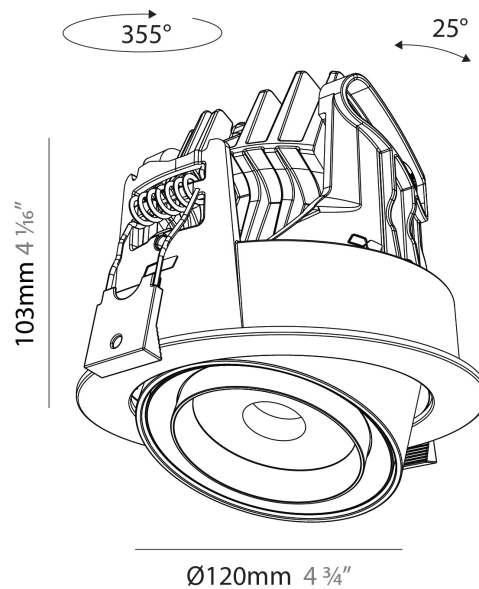

GENERAL

Series: Centriq
Subseries: Centriq Round Flex Adjustable
Brand: Prolicht
Division: Architectural
Mounting Type: Recessed
Mounting Location: Ceiling
Subcategory: Spots

PHYSICAL

Shape: Cylinder
Diameter (mm): 120
Diameter (in): 4 ¾
Height (mm): 105
Height (in): 4 ¼
Min. Recessing Depth (mm): 120
Min. Recessing Depth (in): 4 ¾
Light Distribution: Adjustable / Direct
Weight (kg): 0.666
Fixture Finish: SSR / BKV / CWI / CRY / HAB / LAG / UFT / ITA / RUA / RUR / MIC / FTG / MYG / TWT / LOD / PUS / FRO / FUP / KIA / POP / BLS / SPG / MEY / GOH / GUM / CHC / COM / ABZ / JAG / OBR / MOS / ROR
Fixture Material: Aluminum
Cut-out Measurements: Dia. 112mm / 4 7/16"

ELECTRICAL

Lamp Type: LED (Zhaga Standard)
Input Wattage (W): 20.5
Total Output Wattage (W): 18.1
Dimming: Tri-Mode (Non-Dimming and Phase Dimming (120Vac only) and 0-10V Dimming)
Driver Included: Yes
Driver Location: Recessed Housing
Driver Type: Constant Current - Universal
Driver Class: Class 2
Housing: ENCP 3
Input Voltage (V): 120 - 277
Constant Current (MA): 500

LED

Color Temperature (°K): 2700 / 3000 / 3500 / 4000
Max. Delivered Lumen (lm): 1201 / 1294 / 1346 / 1373
Nominal Lumen (lm): 1668 / 1797 / 1869 / 1907
CRI: >90 CRI
Lamp Life (hrs): 50000

OPTICAL

Beam Angle: 18 - 46
Adjustability: Rotational 350° / Tilt 25°

RATINGS AND CERTIFICATIONS

Certified By: CSA Certified to UL and CSA Standards
IP rating: IP20